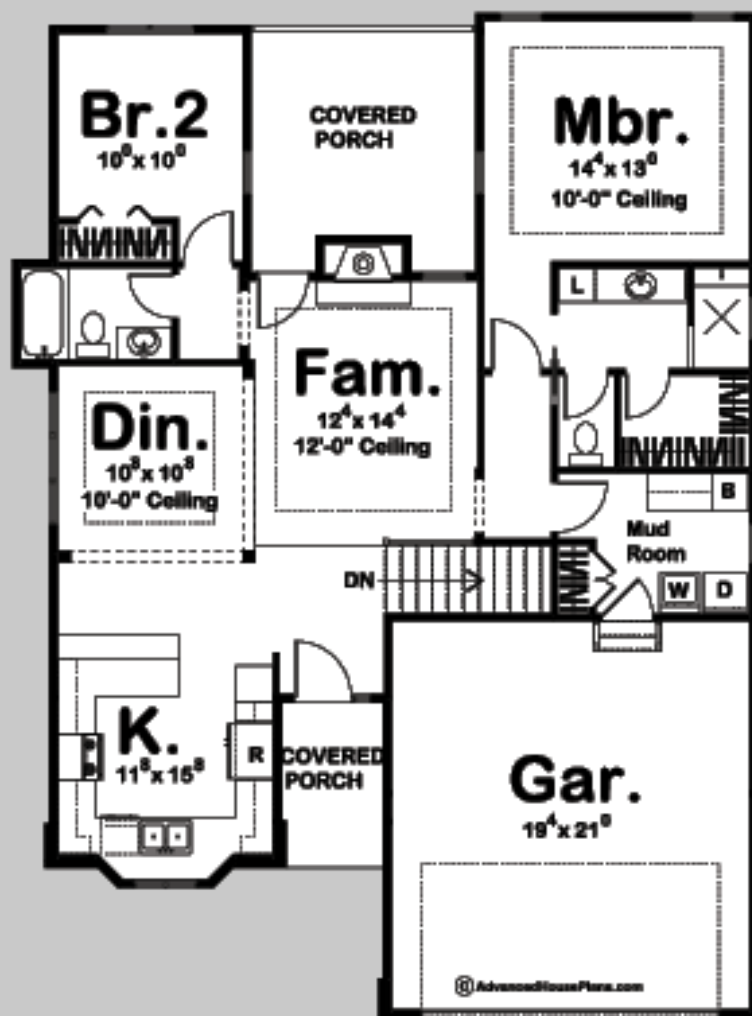

FLETCHER

2 BED, 2 BATH, 2 CAR GARAGE

MAIN LEVEL: 1260 SQ FT
TOTAL FINISHED: 1260 SQ FT

EXTERIOR DIMENSIONS
40' - 0" WIDE
54' - 0" DEEP

TO ORDER THIS PLAN VISIT WWW.ADVANCEDHOUSEPLANS.COM