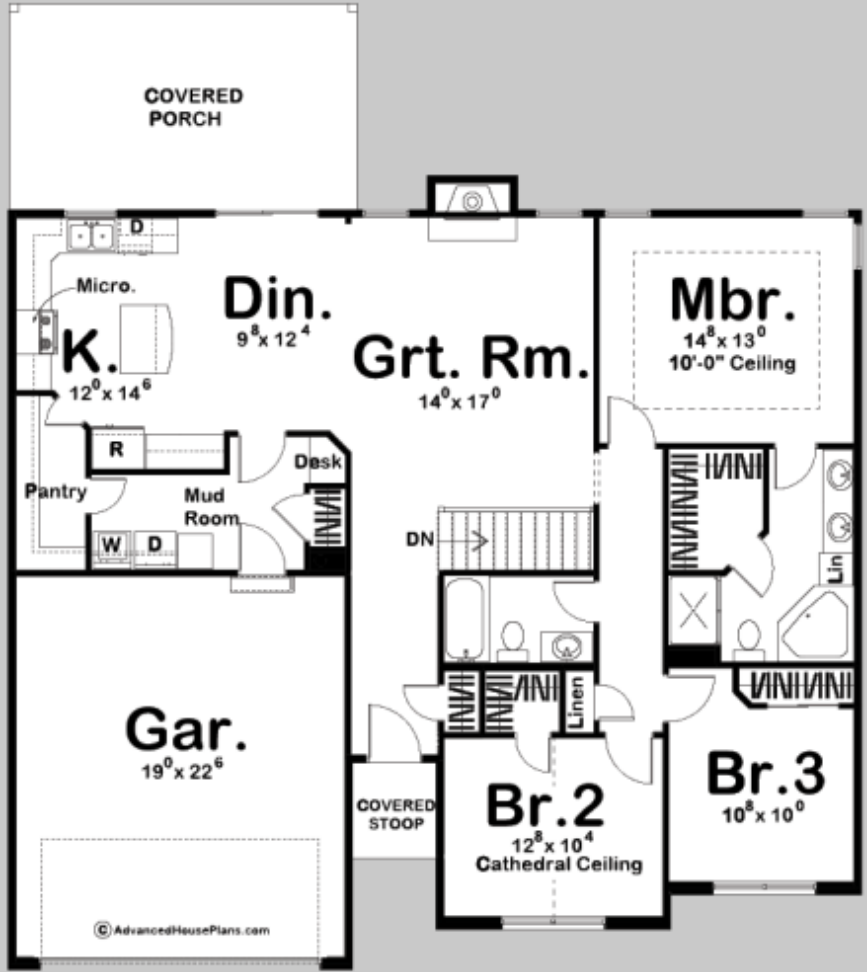

26277

HADLEY

3 BED, 2 BATH, 2 CAR GARAGE

MAIN LEVEL: 1550 SQ FT
TOTAL FINISHED: 1550 SQ FT

EXTERIOR DIMENSIONS
49' - 0" WIDE
55' - 4" DEEP

TO ORDER THIS PLAN VISIT WWW.ADVANCEDHOUSEPLANS.COM