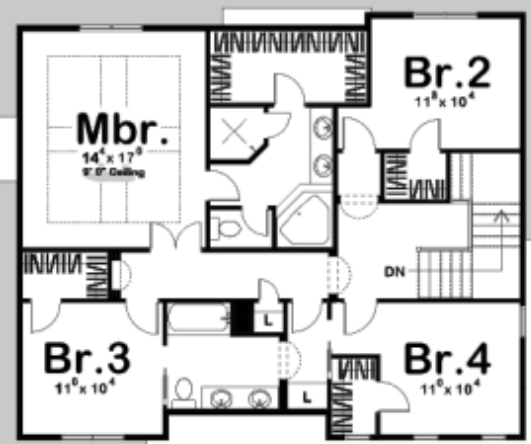

29276

HIGGINS

4 BED, 3 BATH, 3 CAR GARAGE

MAIN LEVEL: 1058 SQ FT
SECOND LEVEL: 1205 SQ FT
TOTAL FINISHED: 2263 SQ FT

EXTERIOR DIMENSIONS
57' - 8" WIDE
46' - 2" DEEP

TO ORDER THIS PLAN VISIT WWW.ADVANCEDHOUSEPLANS.COM