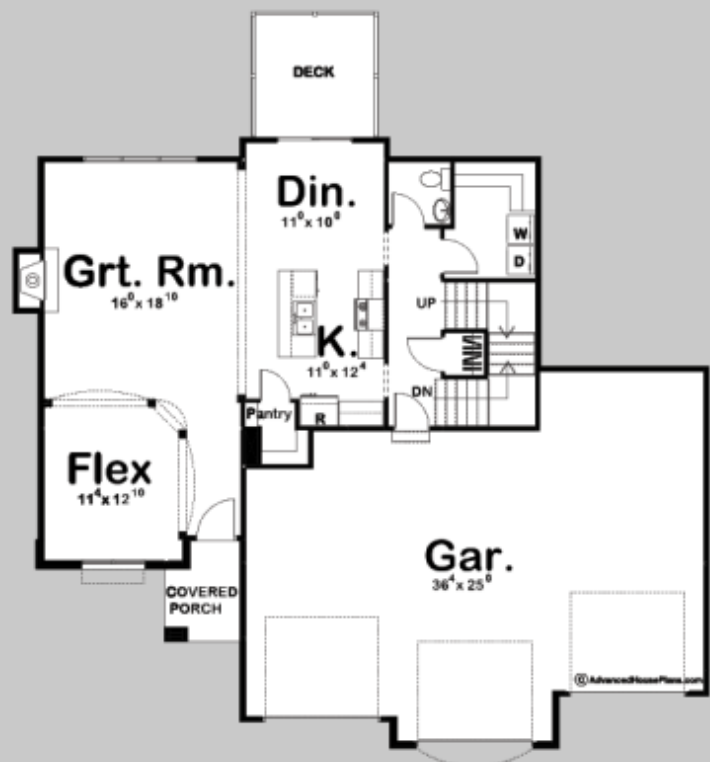

29276

HIGGINS

4 BED, 3 BATH, 3 CAR GARAGE

MAIN LEVEL: 1058 SQ FT
SECOND LEVEL: 1205 SQ FT
TOTAL FINISHED: 2263 SQ FT

EXTERIOR DIMENSIONS
57' - 8" WIDE
46' - 2" DEEP

TO ORDER THIS PLAN VISIT WWW.ADVANCEDHOUSEPLANS.COM