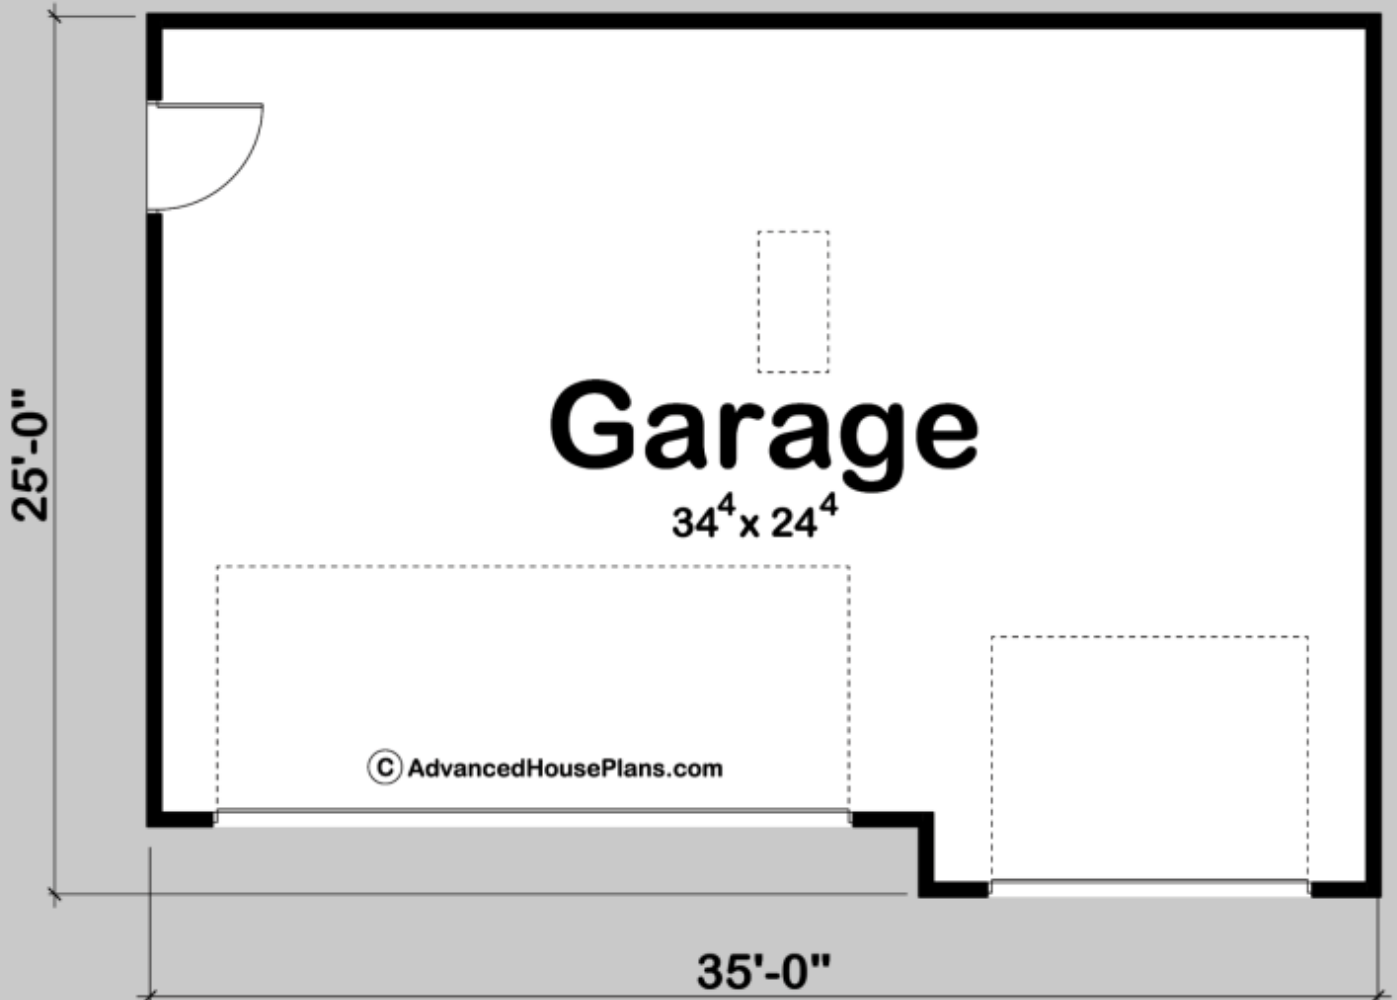

2
3
4
5
6

MERRILL
3 CAR GARAGE

GARAGE AREA: 831 SQ FT

EXTERIOR DIMENSIONS
35' - 0" WIDE
25' - 0" DEEP

TO ORDER THIS PLAN VISIT WWW.ADVANCEDHOUSEPLANS.COM