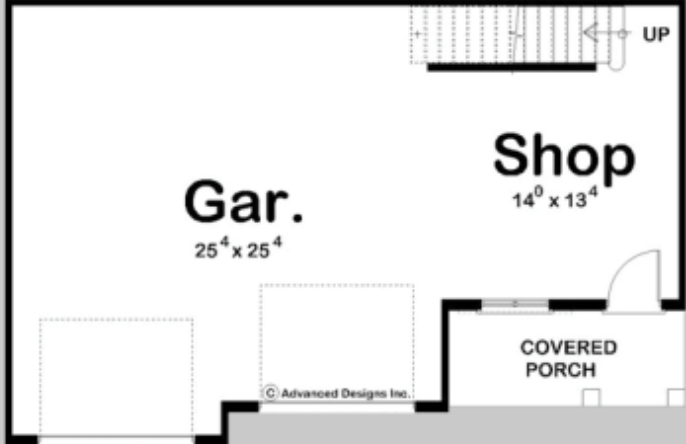

29249

GILLPATRICK

2 CAR GARAGE

GARAGE AREA: 902 SQ FT

EXTERIOR DIMENSIONS
40' - 0" WIDE
26' - 0" DEEP

TO ORDER THIS PLAN VISIT WWW.ADVANCEDHOUSEPLANS.COM