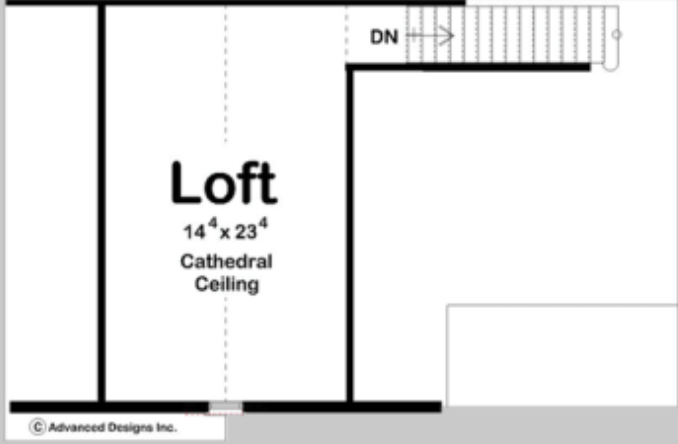

29249

GILLPATRICK

2 CAR GARAGE

GARAGE AREA: 902 SQ FT

EXTERIOR DIMENSIONS
40' - 0" WIDE
26' - 0" DEEP

TO ORDER THIS PLAN VISIT WWW.ADVANCEDHOUSEPLANS.COM