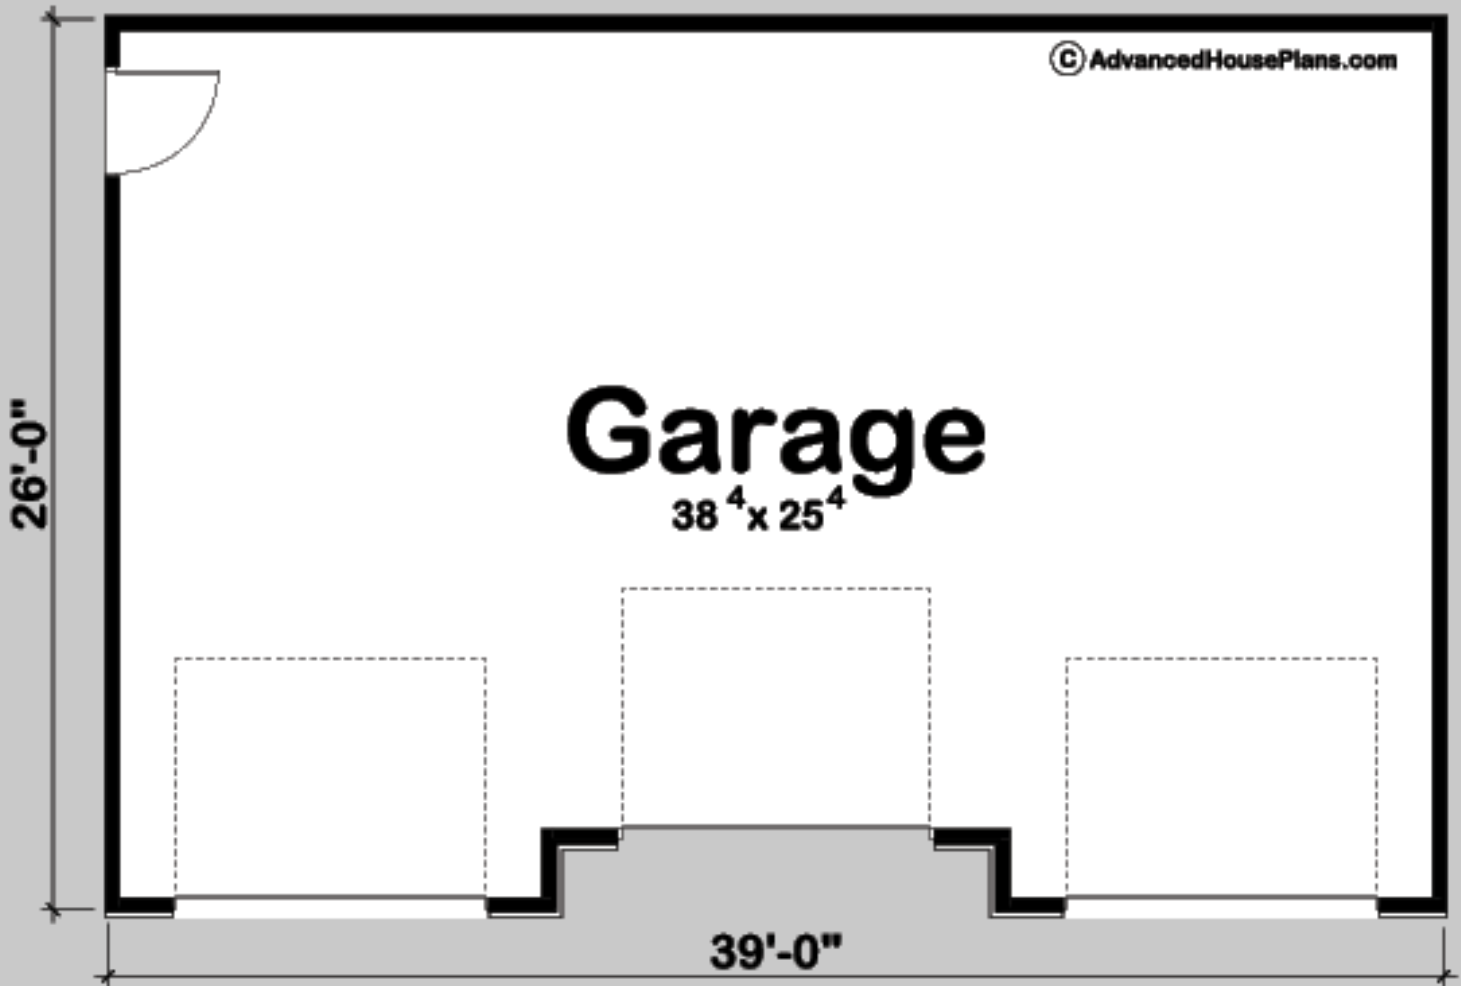

29245

ACKERMAN
3 CAR GARAGE

GARAGE:

988 SQ FT

EXTERIOR DIMENSIONS
39' - 0" WIDE
26' - 0" DEEP

TO ORDER THIS PLAN VISIT WWW.ADVANCEDHOUSEPLANS.COM