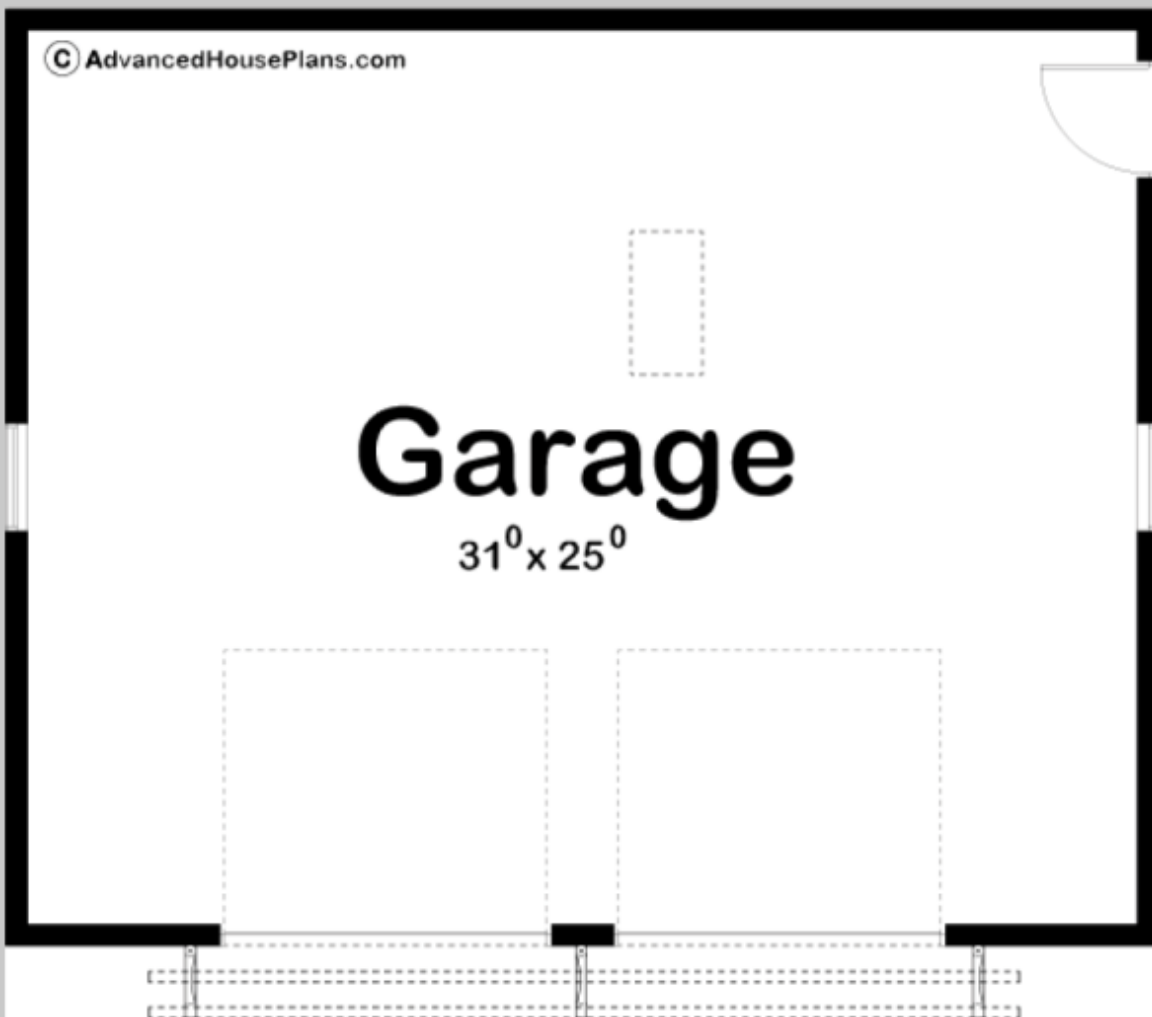

SHELBY
2 CAR GARAGE

GARAGE AREA: 832 SQ FT

EXTERIOR DIMENSIONS
32' - 0" WIDE
26' - 0" DEEP

TO ORDER THIS PLAN VISIT WWW.ADVANCEDHOUSEPLANS.COM