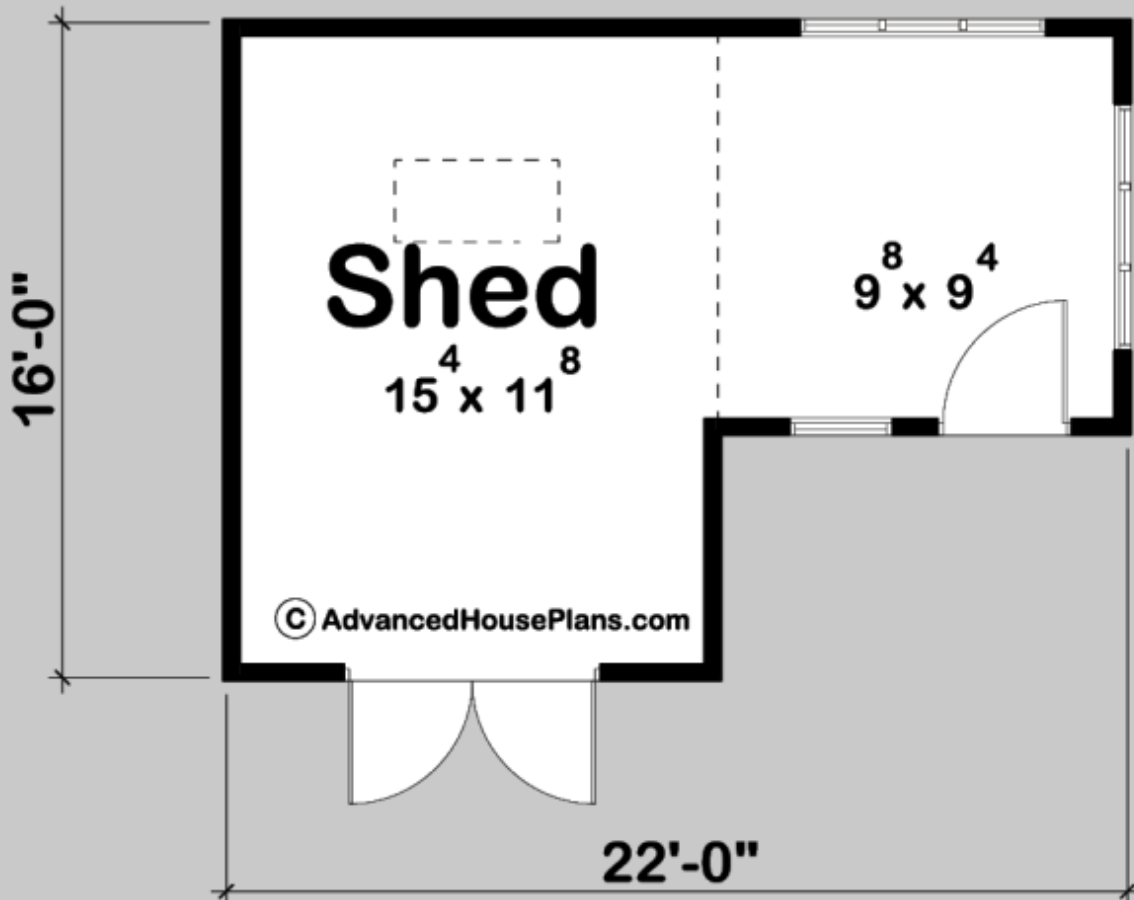

2
3
4

VERNON

SHED:

292 SQ FT

EXTERIOR DIMENSIONS
22' - 0" WIDE
16' - 0" DEEP

TO ORDER THIS PLAN VISIT WWW.ADVANCEDHOUSEPLANS.COM