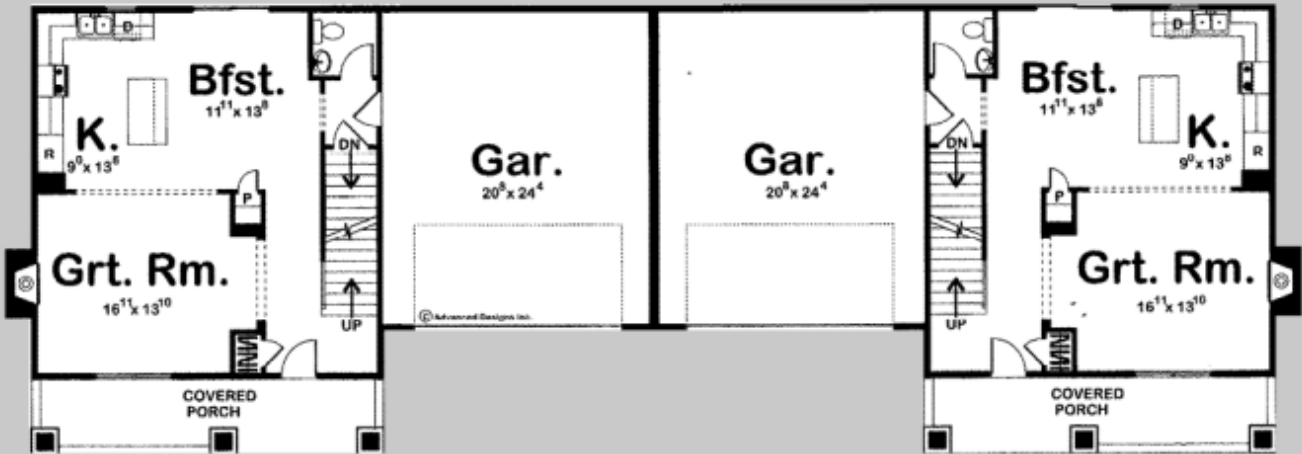

29204

IDA

4 BED, 3 BATH, 2 CAR GARAGE

MAIN LEVEL: 774 SQ FT
SECOND LEVEL: 1053 SQ FT
TOTAL FINISHED: 1827 SQ FT

EXTERIOR DIMENSIONS
100' - 0" WIDE
34' - 8" DEEP

TO ORDER THIS PLAN VISIT WWW.ADVANCEDHOUSEPLANS.COM