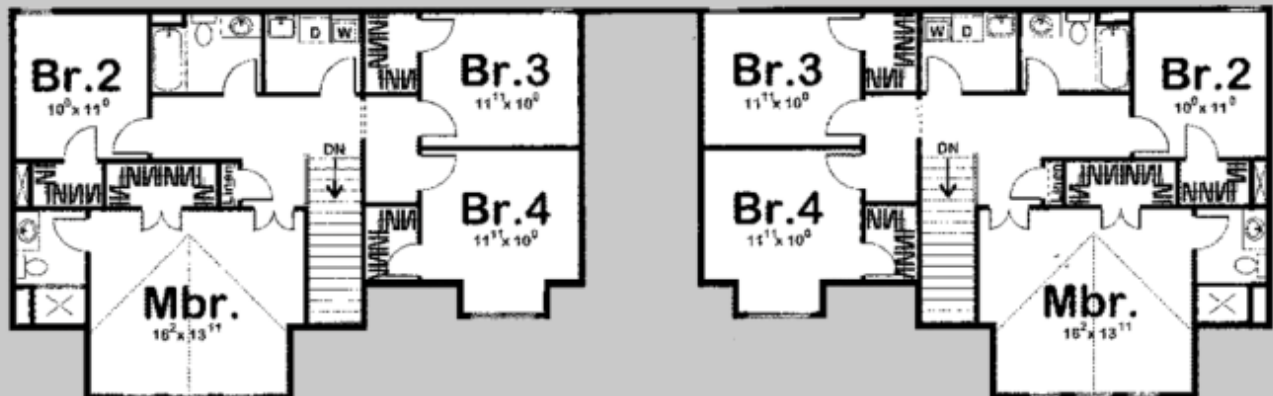

29204

IDA

4 BED, 3 BATH, 2 CAR GARAGE

MAIN LEVEL: 774 SQ FT
SECOND LEVEL: 1053 SQ FT
TOTAL FINISHED: 1827 SQ FT

EXTERIOR DIMENSIONS
100' - 0" WIDE
34' - 8" DEEP

TO ORDER THIS PLAN VISIT WWW.ADVANCEDHOUSEPLANS.COM