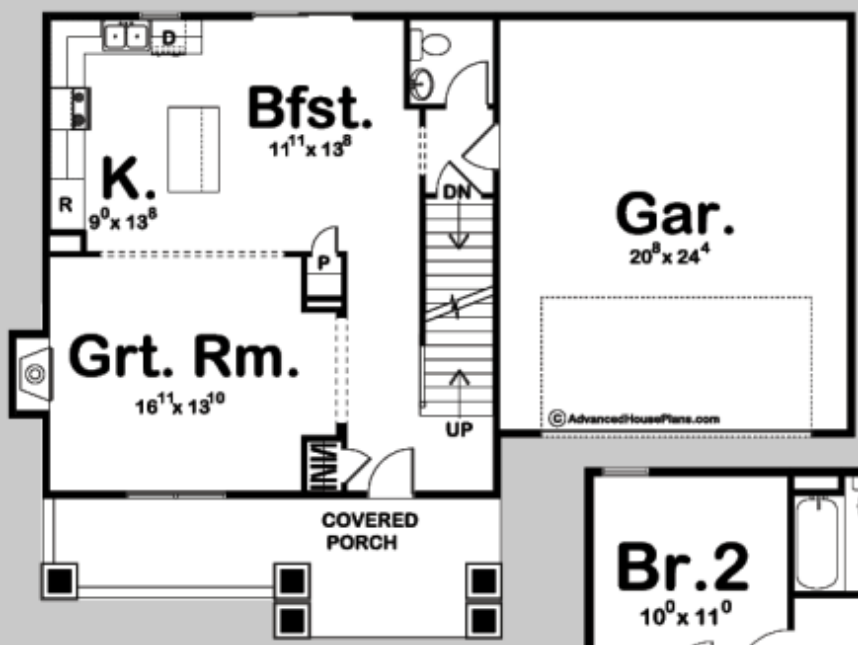

29203

TITUS

4 Bed, 3 Bath, 2 Car Garage

| | |
|-----------------|------------|
| MAIN LEVEL: | 774 SQ FT |
| SECOND LEVEL: | 1053 SQ FT |
| TOTAL FINISHED: | 1827 SQ FT |

| |
|---------------------|
| EXTERIOR DIMENSIONS |
| 50' - 0" WIDE |
| 37' - 0" DEEP |