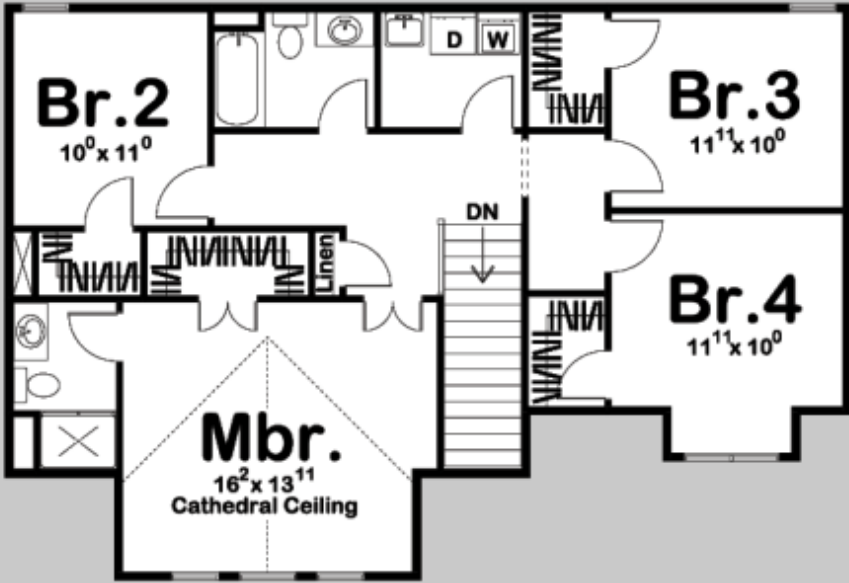

29203

TITUS

4 Bed, 3 Bath, 2 Car Garage

| | |
|-----------------|------------|
| MAIN LEVEL: | 774 SQ FT |
| SECOND LEVEL: | 1053 SQ FT |
| TOTAL FINISHED: | 1827 SQ FT |

| |
|---------------------|
| EXTERIOR DIMENSIONS |
| 50' - 0" WIDE |
| 37' - 0" DEEP |