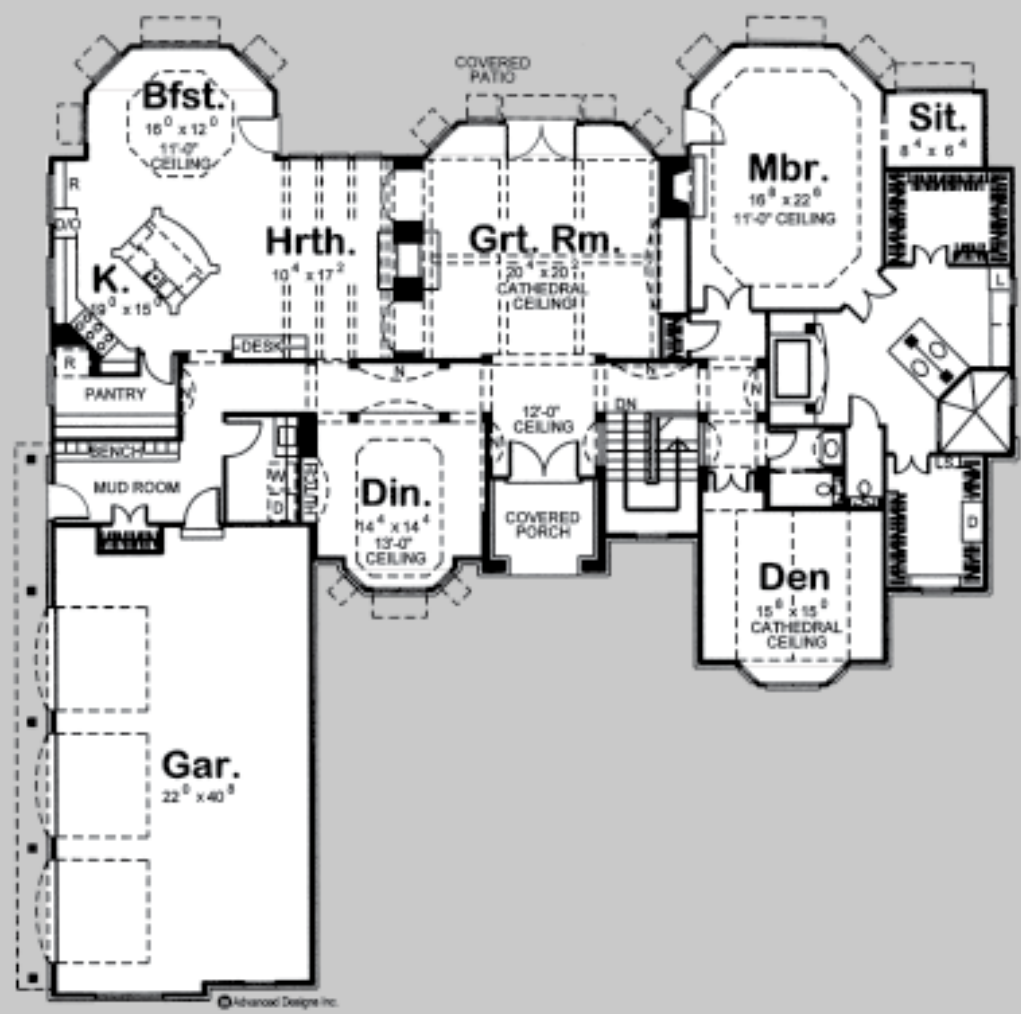

29179

BRENDELL

1 BED, 2 BATH, 3 CAR GARAGE

MAIN LEVEL: 3365 SQ FT
TOTAL FINISHED: 3365 SQ FT

EXTERIOR DIMENSIONS
86' - 0" WIDE
83' - 0" DEEP

TO ORDER THIS PLAN VISIT WWW.ADVANCEDHOUSEPLANS.COM