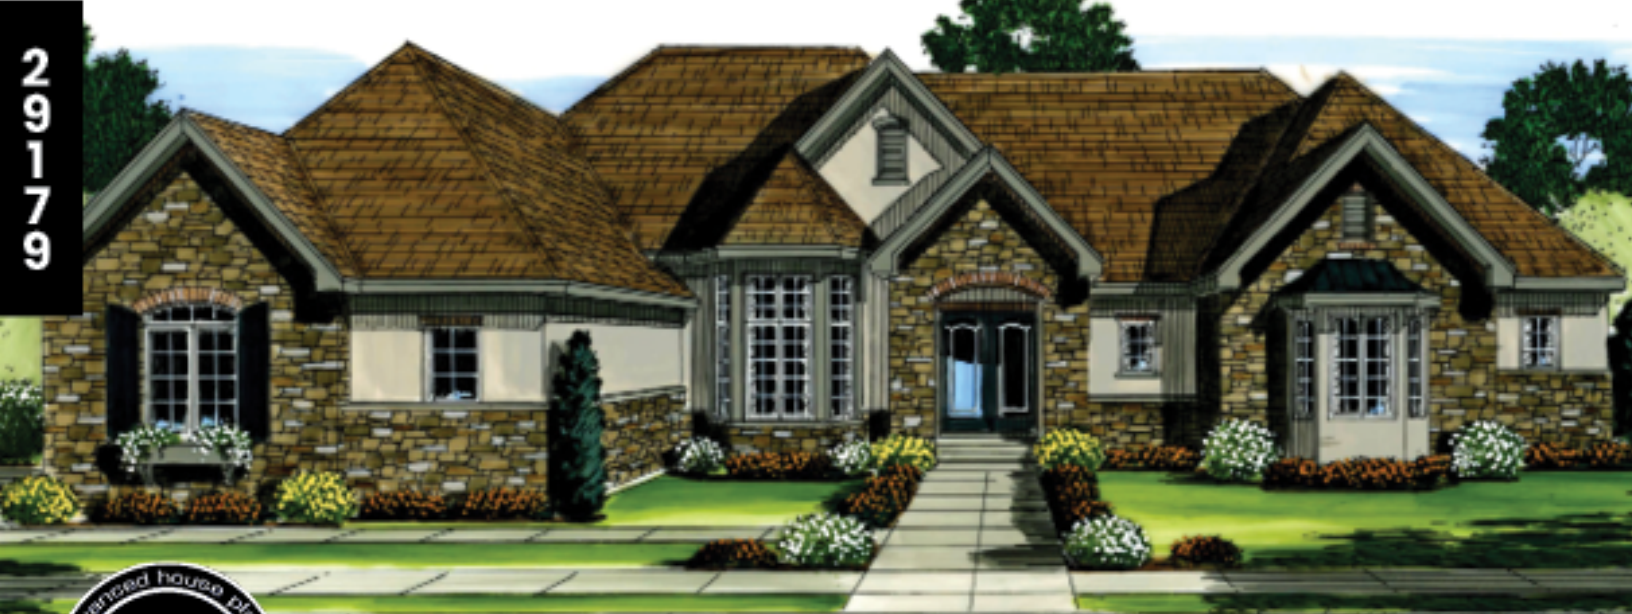

29179

BRENDELL

1 BED, 2 BATH, 3 CAR GARAGE

MAIN LEVEL: 3365 SQ FT
TOTAL FINISHED: 3365 SQ FT

EXTERIOR DIMENSIONS
86' - 0" WIDE
83' - 0" DEEP

TO ORDER THIS PLAN VISIT WWW.ADVANCEDHOUSEPLANS.COM