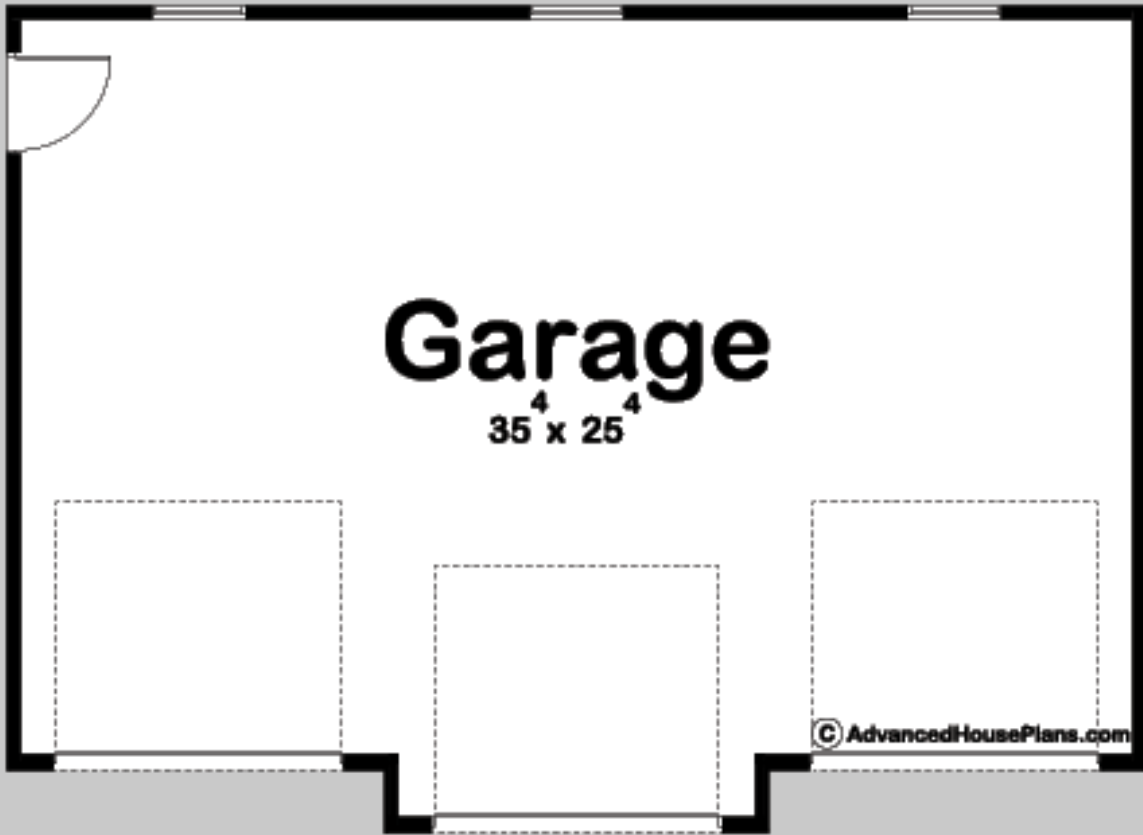

29169

**ALLAN**  
3 CAR GARAGE

GARAGE AREA: 888 SQ FT

EXTERIOR DIMENSIONS  
39' - 0" WIDE  
26' - 0" DEEP

TO ORDER THIS PLAN VISIT [WWW.ADVANCEDHOUSEPLANS.COM](http://WWW.ADVANCEDHOUSEPLANS.COM)