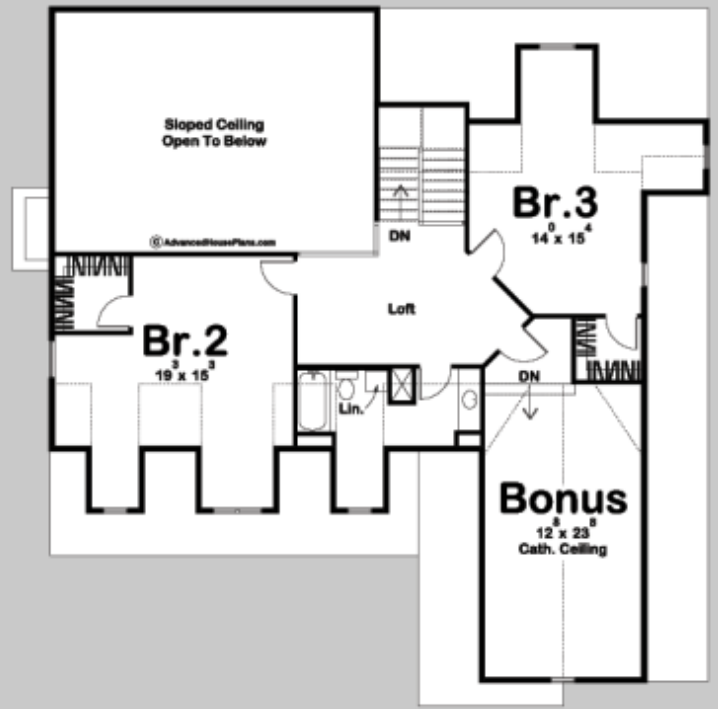

29162

BOSTWICK

3 BED, 3 BATH, 3 CAR GARAGE

MAIN LEVEL: 1622 SQ FT
SECOND LEVEL: 992 SQ FT
TOTAL FINISHED: 2614 SQ FT

EXTERIOR DIMENSIONS
56' - 0" WIDE
68' - 8" DEEP

TO ORDER THIS PLAN VISIT WWW.ADVANCEDHOUSEPLANS.COM