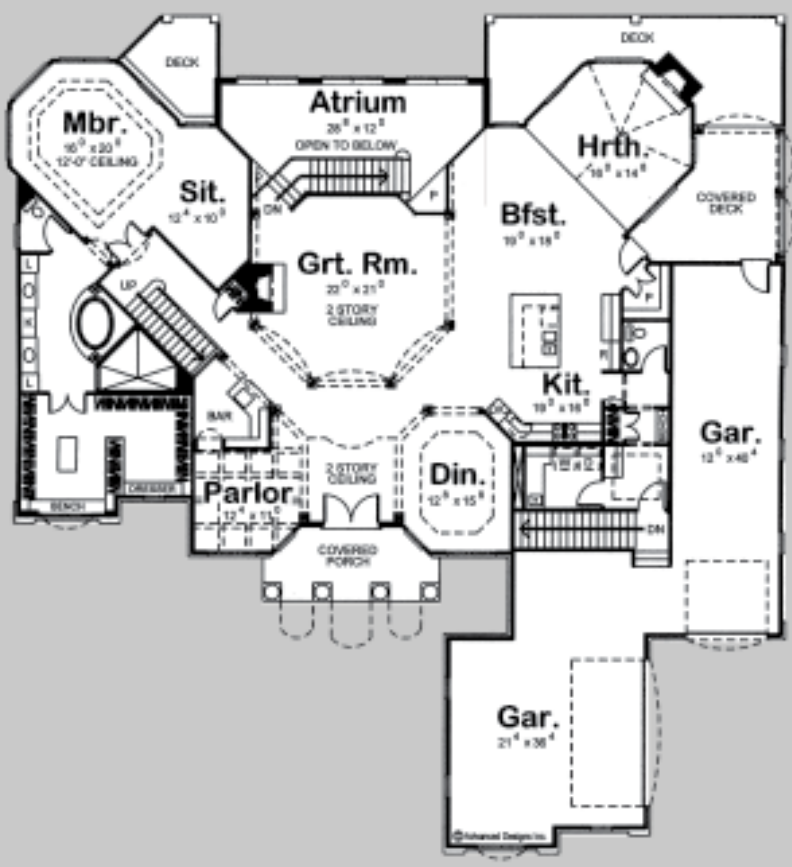

29159

COLLAMORE

3 BED, 4 BATH, 3 CAR GARAGE

MAIN LEVEL: 3245 SQ FT
SECOND LEVEL: 747 SQ FT
TOTAL FINISHED: 4212 SQ FT

EXTERIOR DIMENSIONS
85' - 0" WIDE
86' - 0" DEEP

TO ORDER THIS PLAN VISIT WWW.ADVANCEDHOUSEPLANS.COM