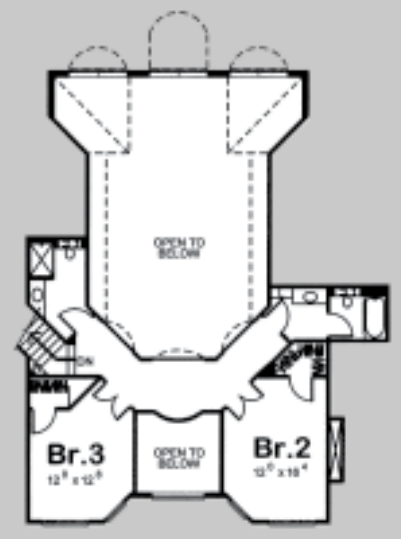

29159

COLLAMORE

3 BED, 4 BATH, 3 CAR GARAGE

MAIN LEVEL: 3245 SQ FT
SECOND LEVEL: 747 SQ FT
TOTAL FINISHED: 4212 SQ FT

EXTERIOR DIMENSIONS
85' - 0" WIDE
86' - 0" DEEP

TO ORDER THIS PLAN VISIT WWW.ADVANCEDHOUSEPLANS.COM