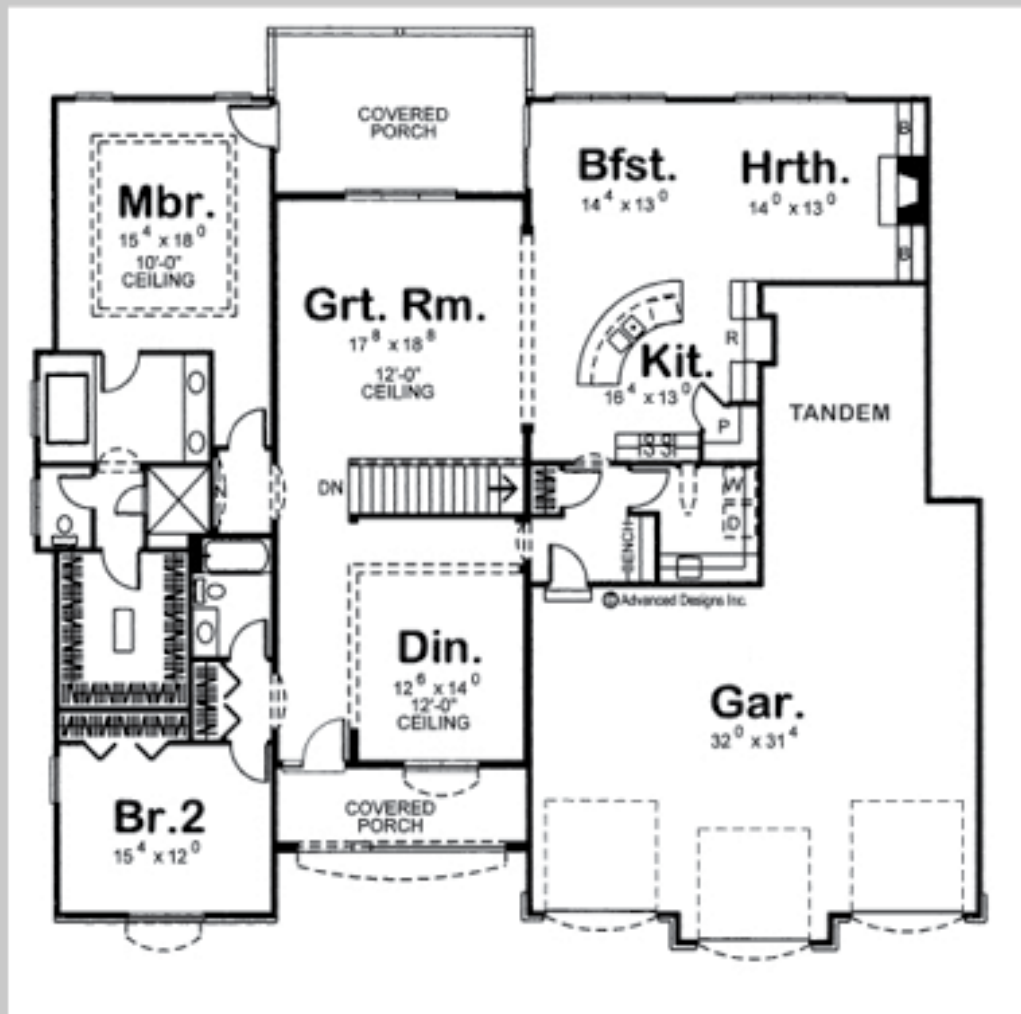

29148

JAMESON

2 BED, 2 BATH, 3 CAR GARAGE

MAIN LEVEL: 2478 SQ FT
TOTAL FINISHED: 2478 SQ FT

EXTERIOR DIMENSIONS
68' - 0" WIDE
66' - 0" DEEP

TO ORDER THIS PLAN VISIT WWW.ADVANCEDHOUSEPLANS.COM