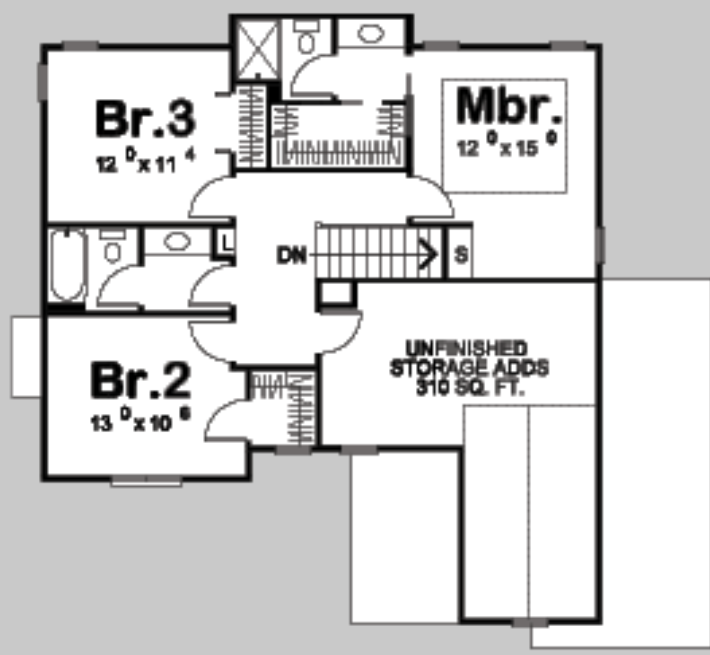

29144

KEMPER

3 BED, 3 BATH, 2 CAR GARAGE

MAIN LEVEL: 854 SQ FT
SECOND LEVEL: 787 SQ FT
TOTAL FINISHED: 1641 SQ FT

EXTERIOR DIMENSIONS
44' - 0" WIDE
42' - 0" DEEP

TO ORDER THIS PLAN VISIT WWW.ADVANCEDHOUSEPLANS.COM