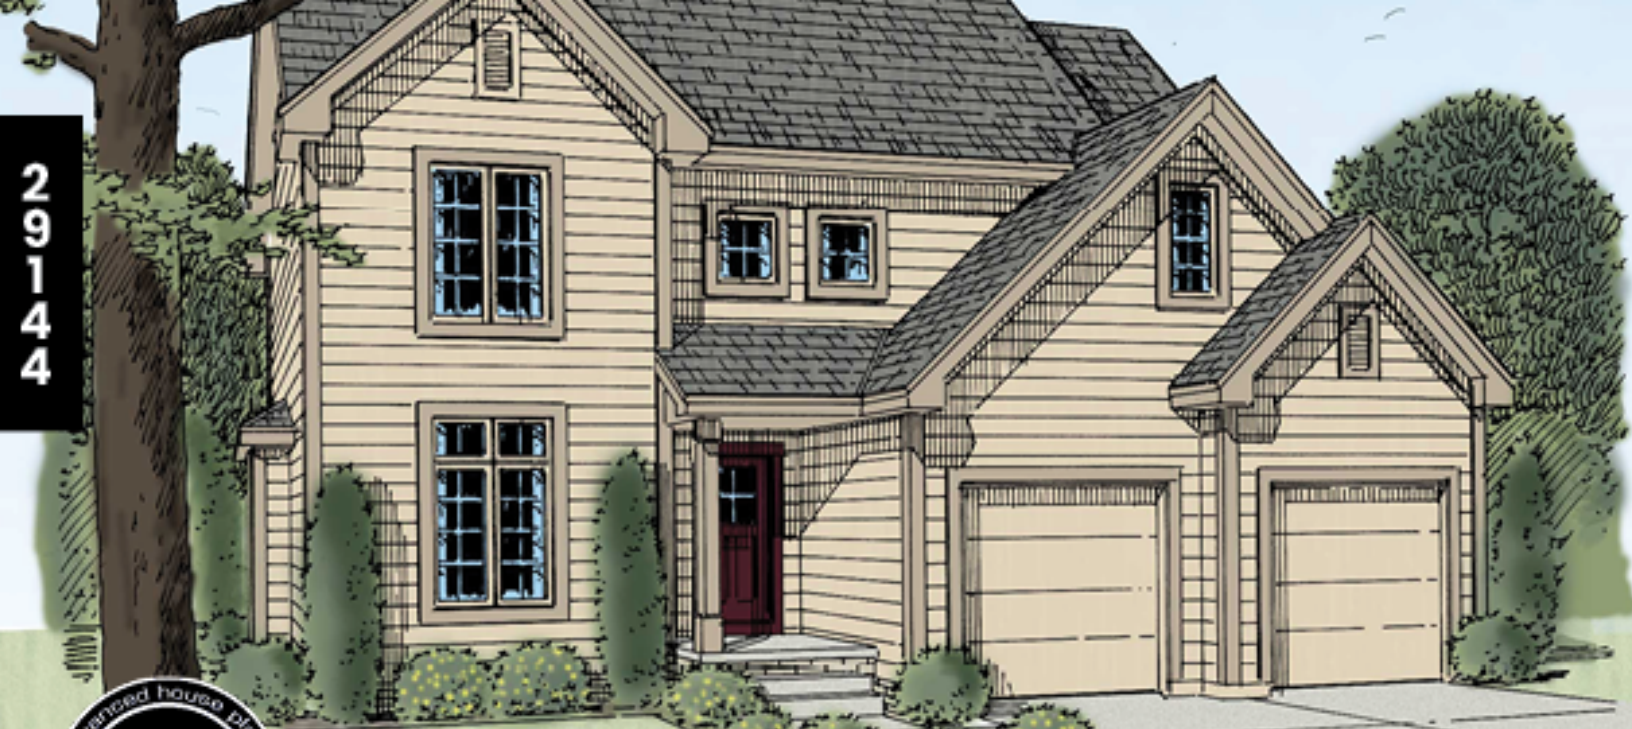

29144

KEMPER

3 BED, 3 BATH, 2 CAR GARAGE

MAIN LEVEL: 854 SQ FT
SECOND LEVEL: 787 SQ FT
TOTAL FINISHED: 1641 SQ FT

EXTERIOR DIMENSIONS
44' - 0" WIDE
42' - 0" DEEP

TO ORDER THIS PLAN VISIT WWW.ADVANCEDHOUSEPLANS.COM