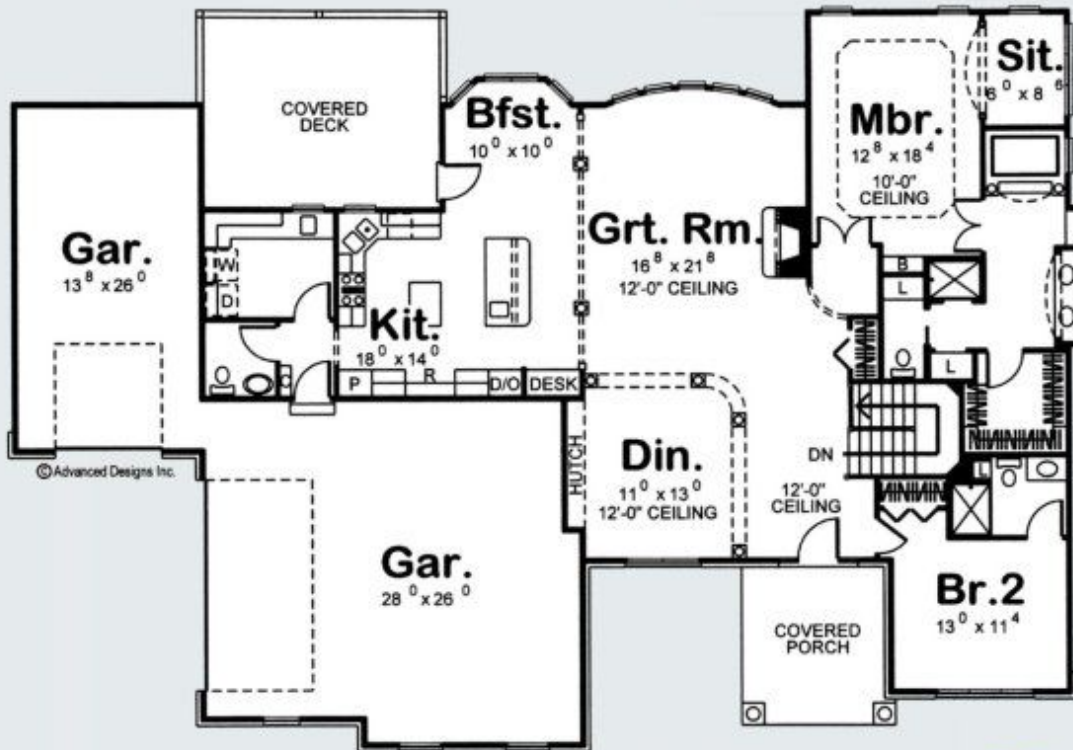

The Dutton
29142

Dimensions
80'-0" Wide
56'-0" Deep

Total.....2109 sq. ft.

FINISHED BASEMENT
AVAILABLE