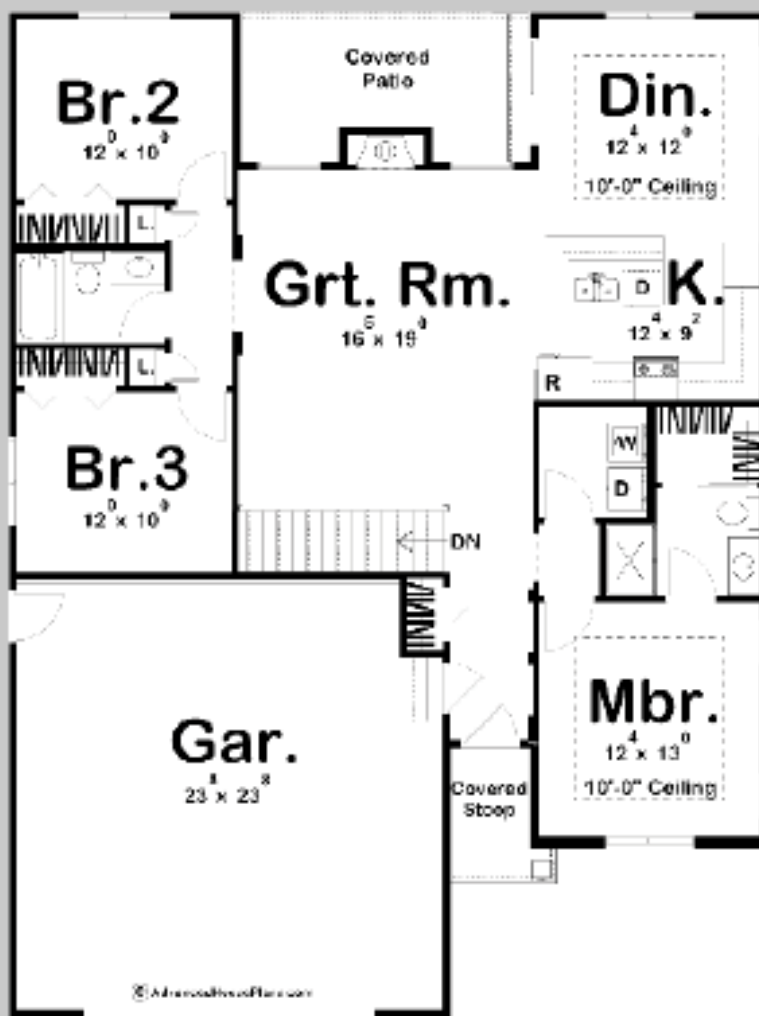

# KELTON

3 BED, 2 BATH, 2 CAR GARAGE

MAIN LEVEL: 1412 SQ FT  
TOTAL FINISHED: 1412 SQ FT

EXTERIOR DIMENSIONS  
42' - 0" WIDE  
56' - 0" DEEP

TO ORDER THIS PLAN VISIT [WWW.ADVANCEDHOUSEPLANS.COM](http://WWW.ADVANCEDHOUSEPLANS.COM)