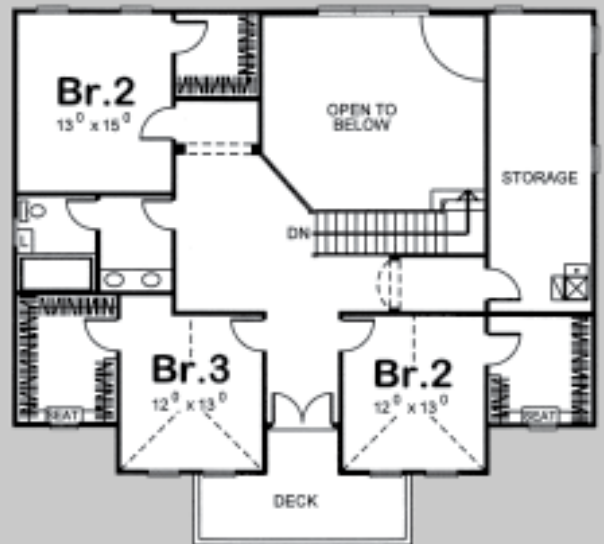

# ACEVEDO

3 BED, 4 BATH, 3 CAR GARAGE

MAIN LEVEL: 2139 SQ FT  
SECOND LEVEL: 1226 SQ FT  
TOTAL FINISHED: 3365 SQ FT

EXTERIOR DIMENSIONS  
83'-4" WIDE  
59'-0" DEEP

TO ORDER THIS PLAN VISIT [WWW.ADVANCEDHOUSEPLANS.COM](http://WWW.ADVANCEDHOUSEPLANS.COM)