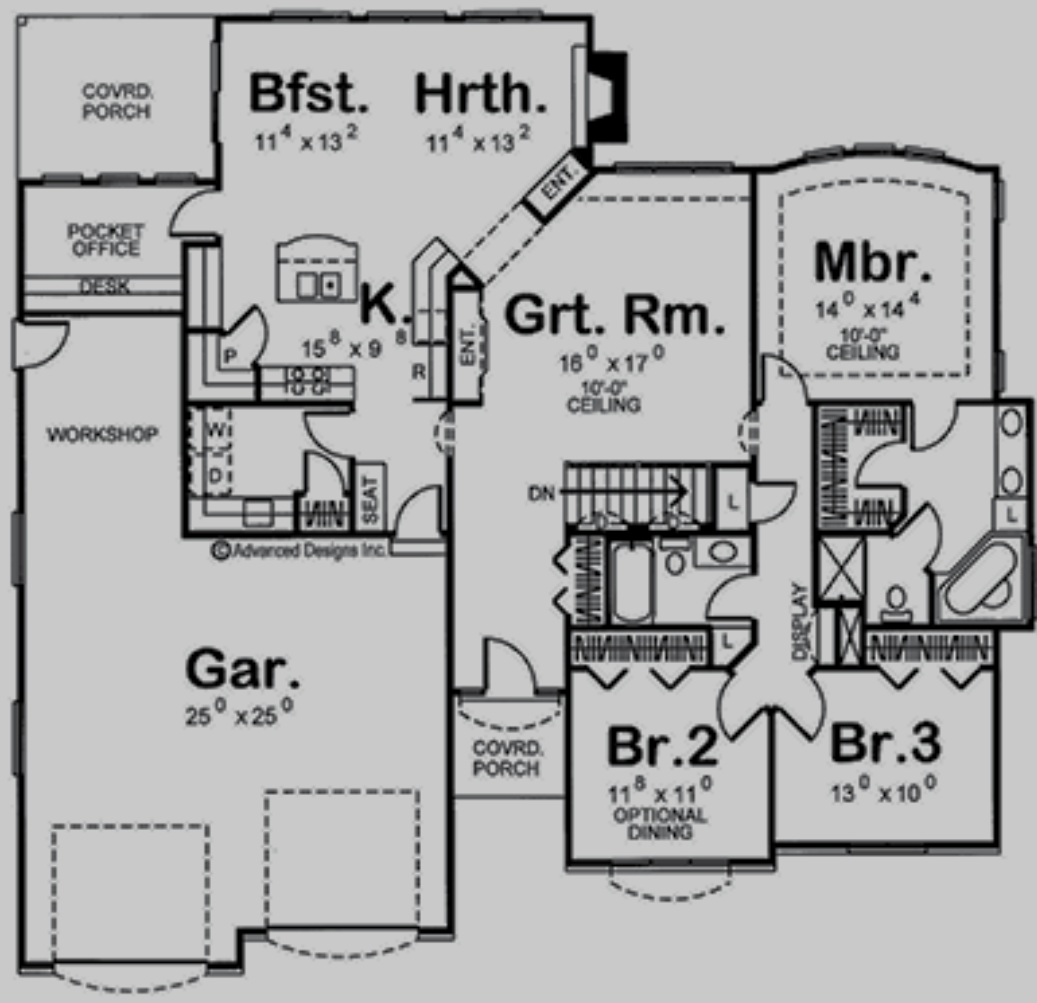

# SAYER

3 BED, 2 BATH, 2 CAR GARAGE

MAIN LEVEL: 1899 SQ FT  
TOTAL FINISHED: 1899 SQ FT

EXTERIOR DIMENSIONS  
60' - 0" WIDE  
56' - 0" DEEP

TO ORDER THIS PLAN VISIT [WWW.ADVANCEDHOUSEPLANS.COM](http://WWW.ADVANCEDHOUSEPLANS.COM)