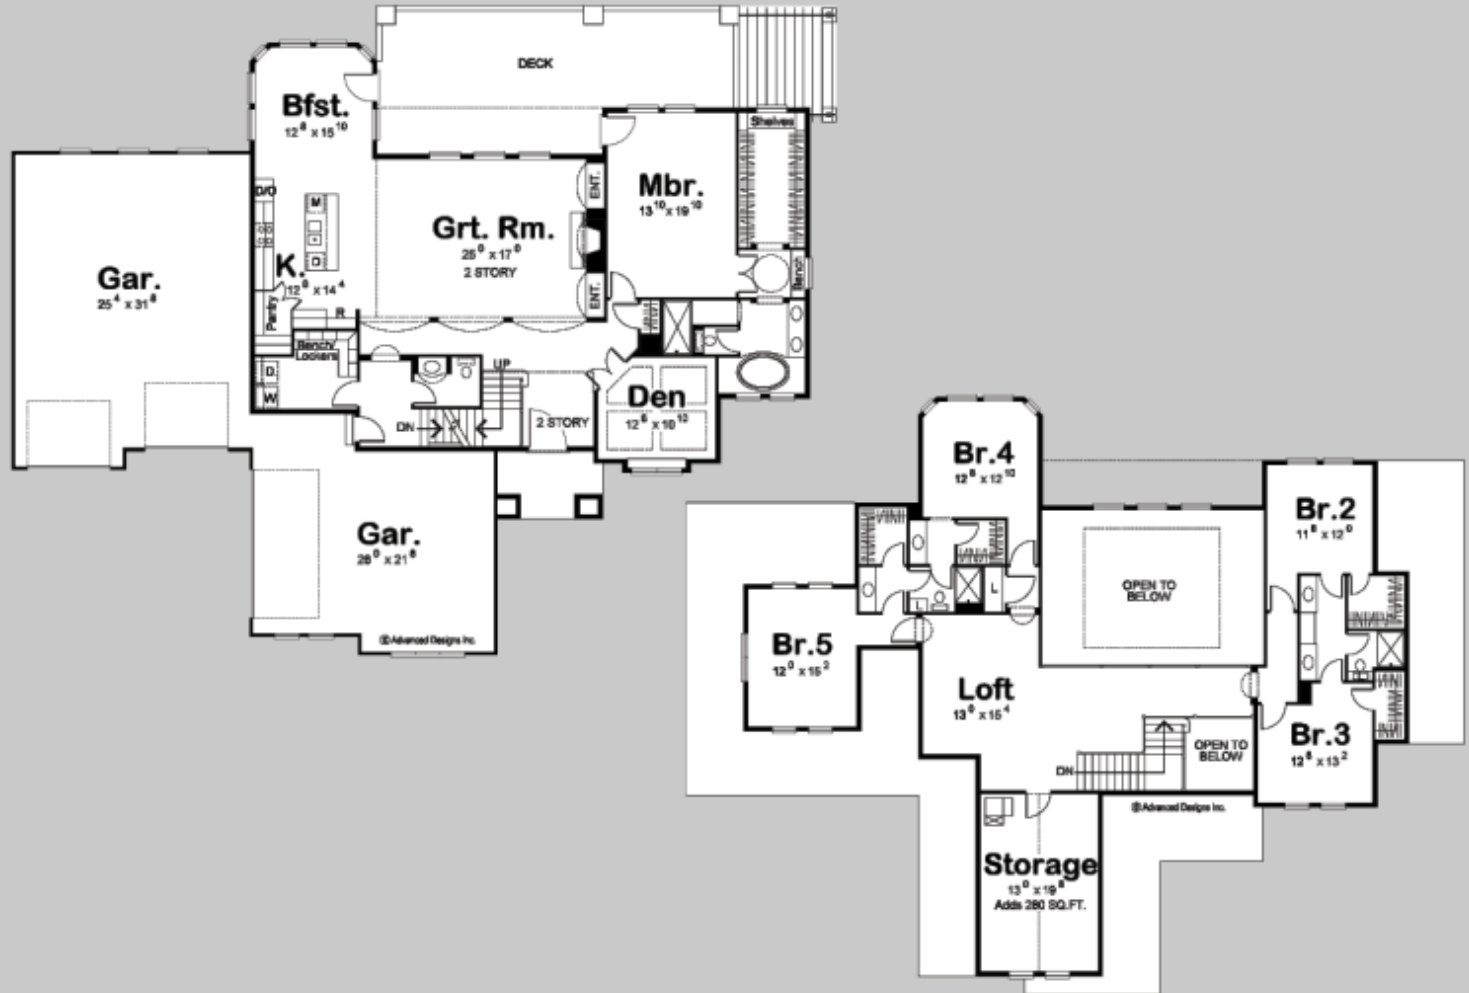

26071

# BARTOLINI

5 BED, 4 BATH, 4 CAR GARAGE

MAIN LEVEL: 2126 SQ FT  
SECOND LEVEL: 1623 SQ FT  
TOTAL FINISHED: 3749 SQ FT

EXTERIOR DIMENSIONS  
86' - 0" WIDE  
66' - 0" DEEP

TO ORDER THIS PLAN VISIT [WWW.ADVANCEDHOUSEPLANS.COM](http://WWW.ADVANCEDHOUSEPLANS.COM)