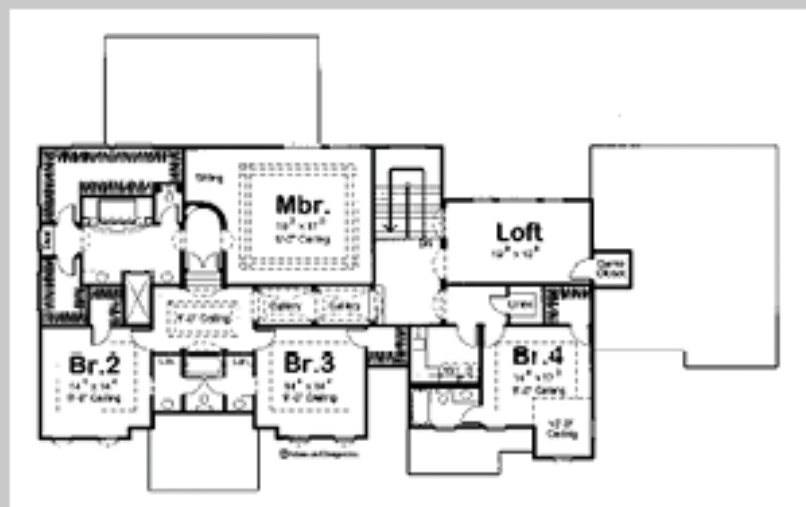

29099

MARTELLI
5 BED, 5 BATH, 3 CAR GARAGE

MAIN LEVEL: 2126 SQ FT
SECOND LEVEL: 2440 SQ FT
TOTAL FINISHED: 4566 SQ FT

EXTERIOR DIMENSIONS
98' - 0" WIDE
59' - 0" DEEP

TO ORDER THIS PLAN VISIT WWW.ADVANCEDHOUSEPLANS.COM