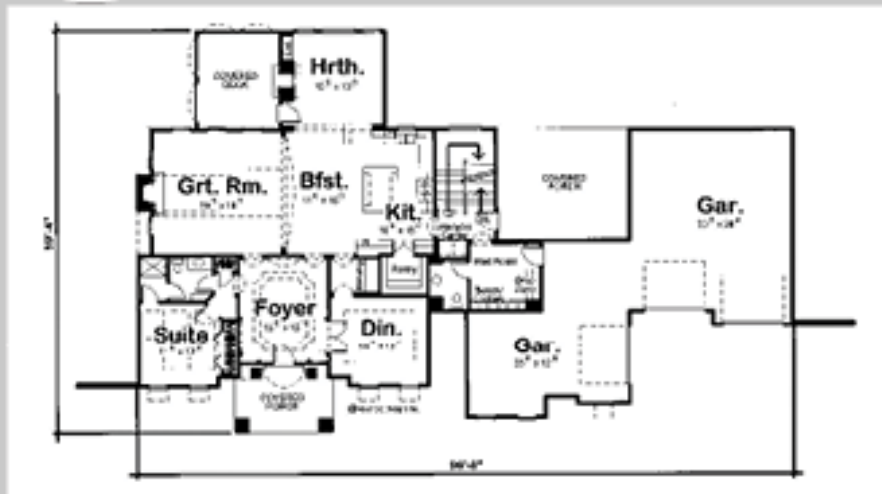

29099

MARTELLI
5 BED, 5 BATH, 3 CAR GARAGE

MAIN LEVEL: 2126 SQ FT
SECOND LEVEL: 2440 SQ FT
TOTAL FINISHED: 4566 SQ FT

EXTERIOR DIMENSIONS
98' - 0" WIDE
59' - 0" DEEP

TO ORDER THIS PLAN VISIT WWW.ADVANCEDHOUSEPLANS.COM