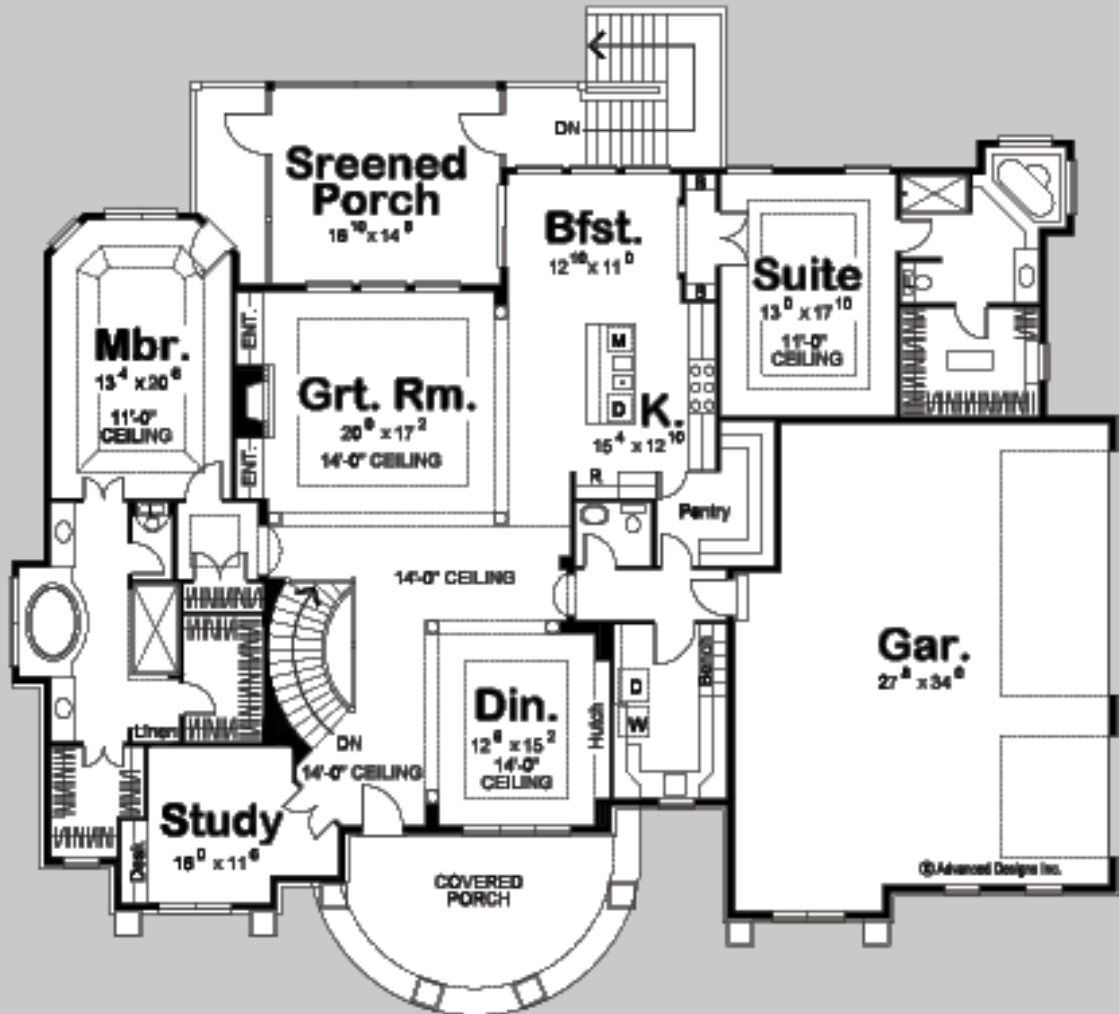

26098

BELLAMARE

2 BED, 3 BATH, 3 CAR GARAGE

MAIN LEVEL: 2863 SQ FT
TOTAL FINISHED: 2863 SQ FT

EXTERIOR DIMENSIONS
81' - 4" WIDE
68' - 10" DEEP

TO ORDER THIS PLAN VISIT WWW.ADVANCEDHOUSEPLANS.COM