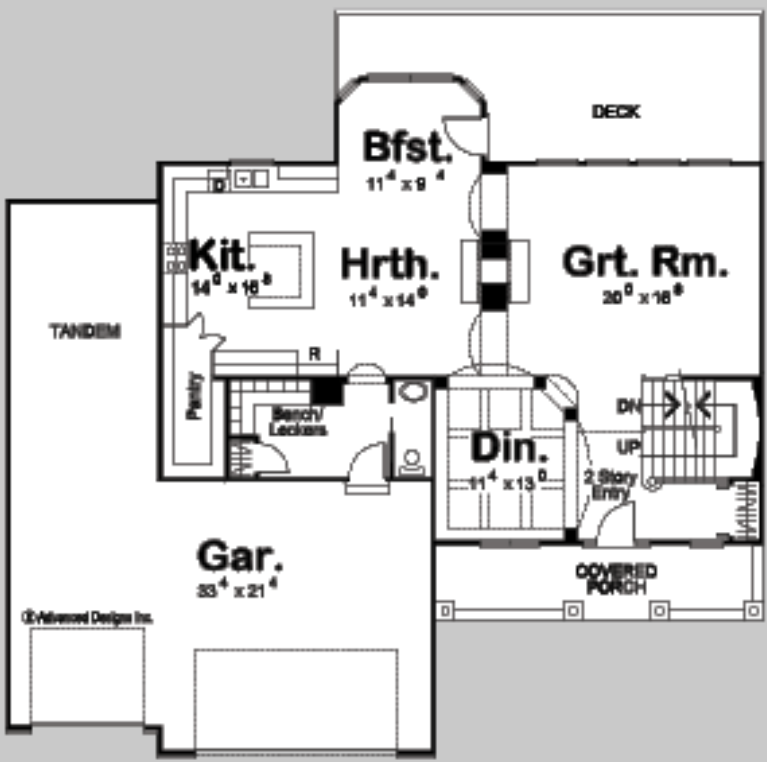

# BROOKHAVEN

4 BED, 3 BATH, 4 CAR GARAGE

MAIN LEVEL: 1400 SQ FT  
SECOND LEVEL: 1387 SQ FT  
TOTAL FINISHED: 2787 SQ FT

EXTERIOR DIMENSIONS  
60' - 0" WIDE  
53' - 8" DEEP

TO ORDER THIS PLAN VISIT [WWW.ADVANCEDHOUSEPLANS.COM](http://WWW.ADVANCEDHOUSEPLANS.COM)