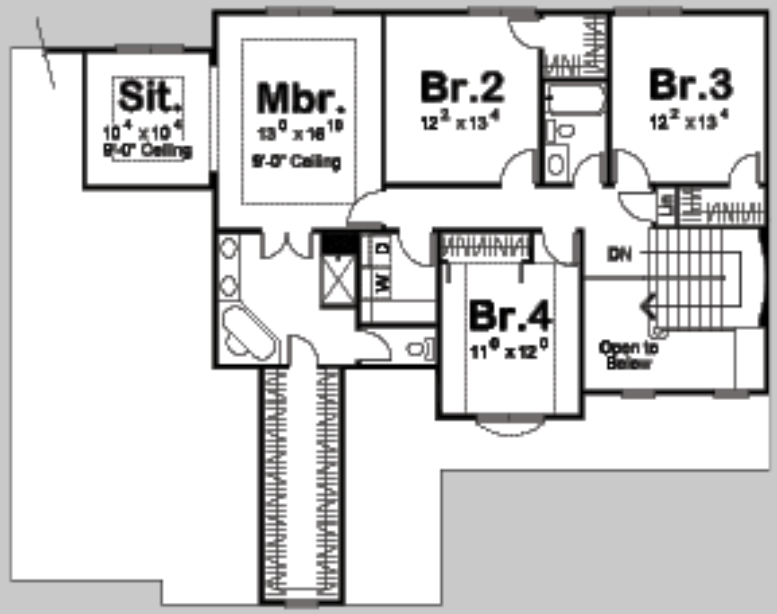

# BROOKHAVEN

4 BED, 3 BATH, 4 CAR GARAGE

MAIN LEVEL: 1400 SQ FT  
SECOND LEVEL: 1387 SQ FT  
TOTAL FINISHED: 2787 SQ FT

EXTERIOR DIMENSIONS  
60' - 0" WIDE  
53' - 8" DEEP

TO ORDER THIS PLAN VISIT [WWW.ADVANCEDHOUSEPLANS.COM](http://WWW.ADVANCEDHOUSEPLANS.COM)