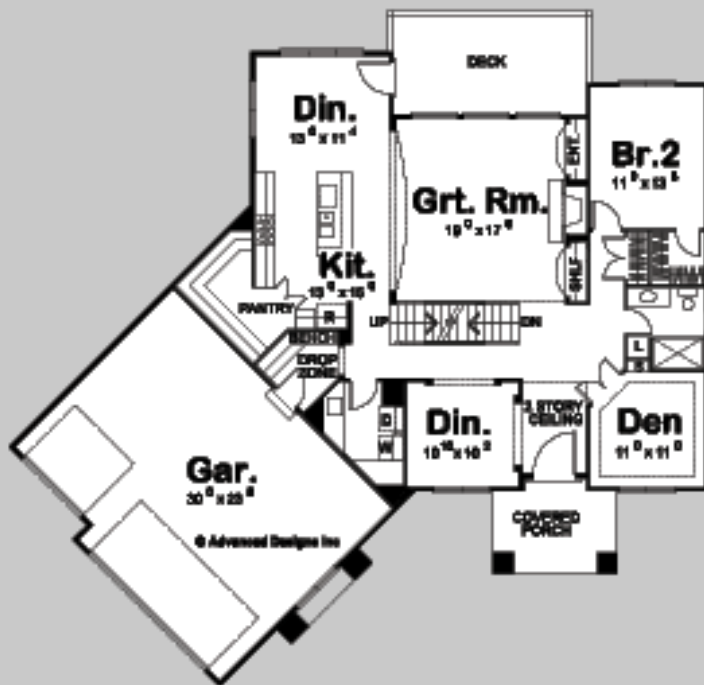

26039

TEMPE

4 BED, 3 BATH, 3 CAR GARAGE

MAIN LEVEL: 1700 SQ FT
SECOND LEVEL: 1312 SQ FT
TOTAL FINISHED: 3012 SQ FT

EXTERIOR DIMENSIONS
67' - 4" WIDE
65' - 2" DEEP

TO ORDER THIS PLAN VISIT WWW.ADVANCEDHOUSEPLANS.COM