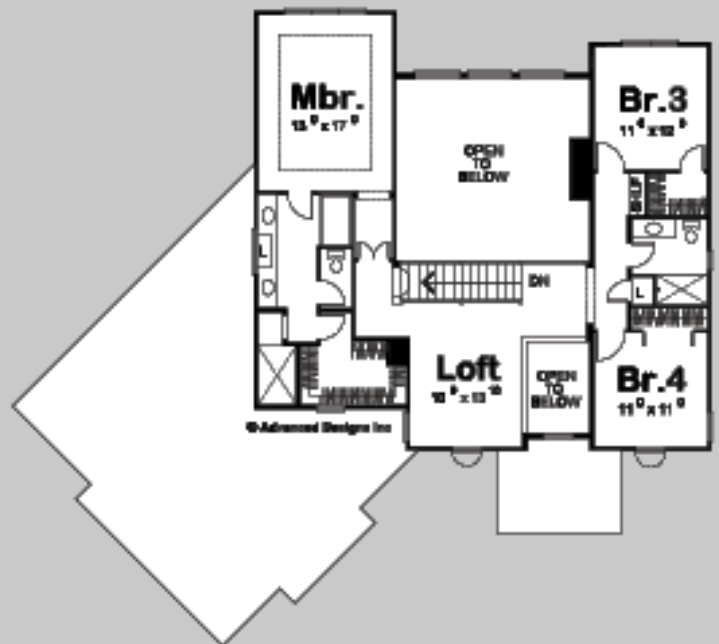

26039

TEMPE

4 BED, 3 BATH, 3 CAR GARAGE

MAIN LEVEL: 1700 SQ FT
SECOND LEVEL: 1312 SQ FT
TOTAL FINISHED: 3012 SQ FT

EXTERIOR DIMENSIONS
67' - 4" WIDE
65' - 2" DEEP

TO ORDER THIS PLAN VISIT WWW.ADVANCEDHOUSEPLANS.COM